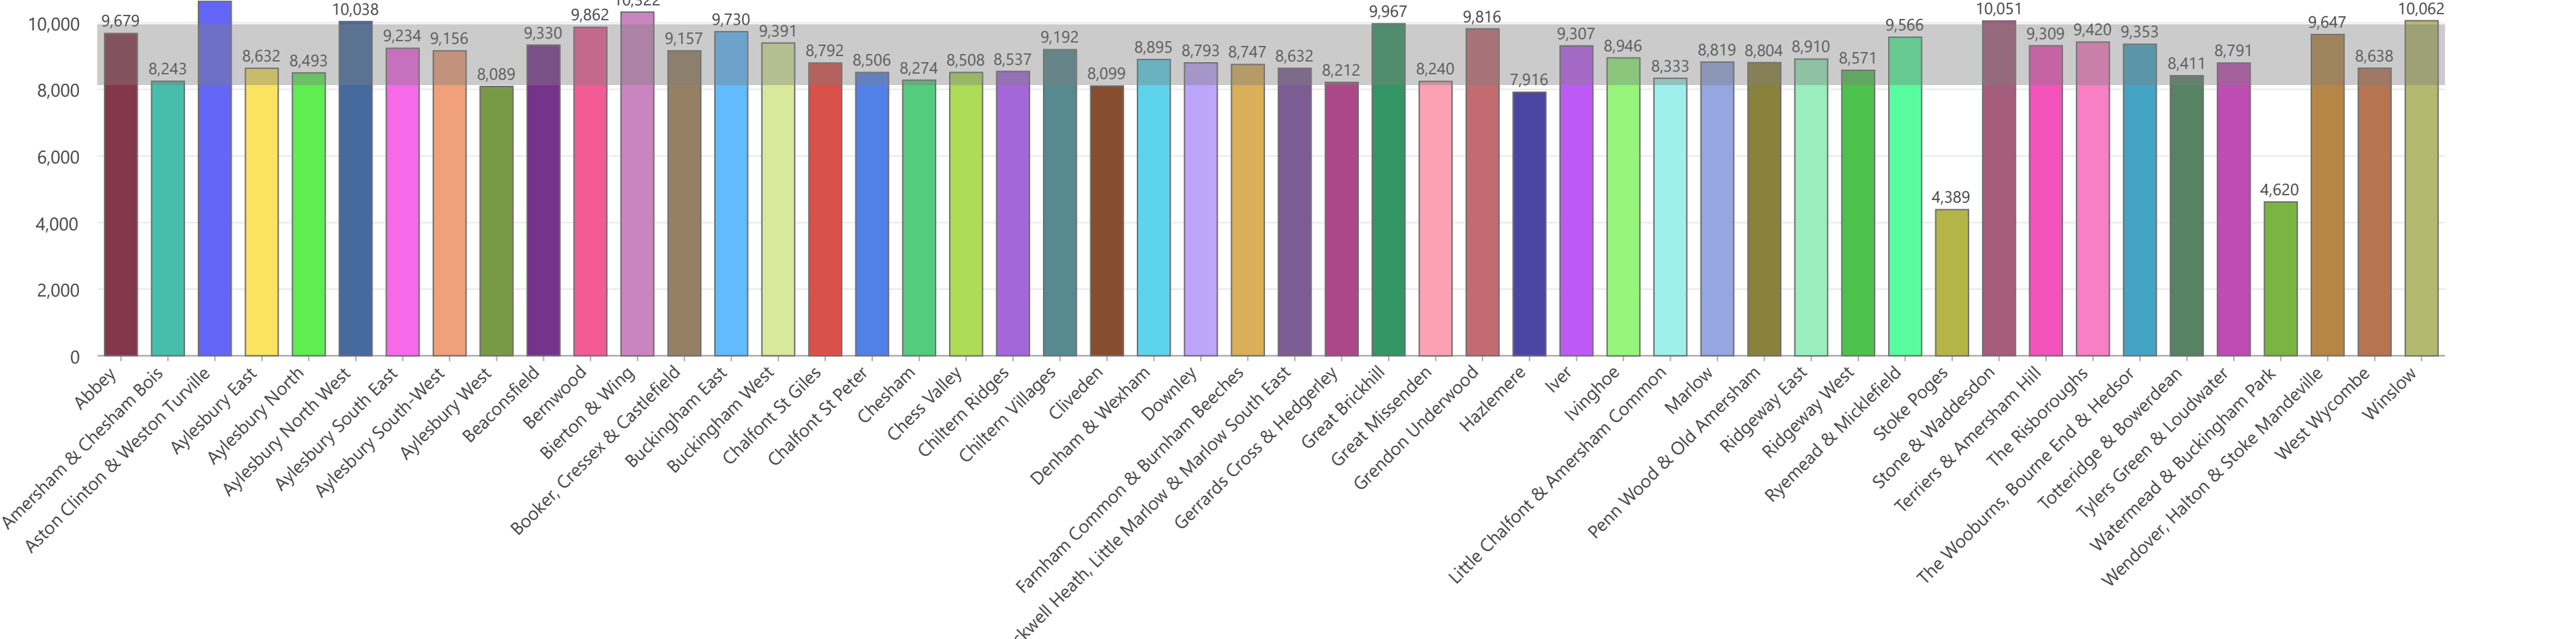

Electorate by Proposed Ward